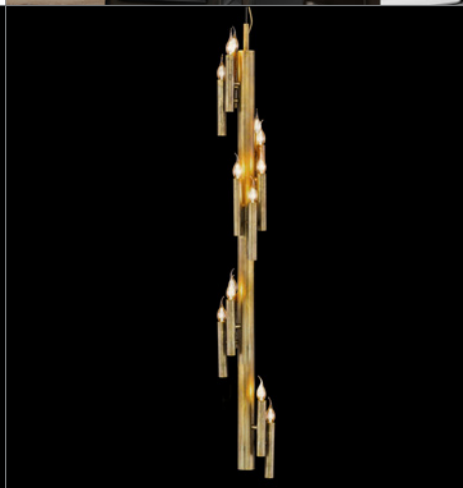

**BRANDVAN
EGMOND**

BRAND VAN EGMOND - IMAGE DATA BANK

We have created an account for you on our image Data Bank.

Please [click here](#) and login:

Login:

Password:

Project/searchname: **SHIRO**

BRAND VAN EGMOND B.V.

Nikkelstraat 41

1411 AH Naarden

The Netherlands

T +31 (0)35 692 12 59

F +31 (0)35 691 17 25

E press@brandvanegmond.com

W www.brandvanegmond.com

For further information please contact: press@brandvanegmond.com or call Jolanda Eijkman for any question you might have or for our high res images.

For images of our collections and much more, visit our **Image Data Bank** and get inspired!