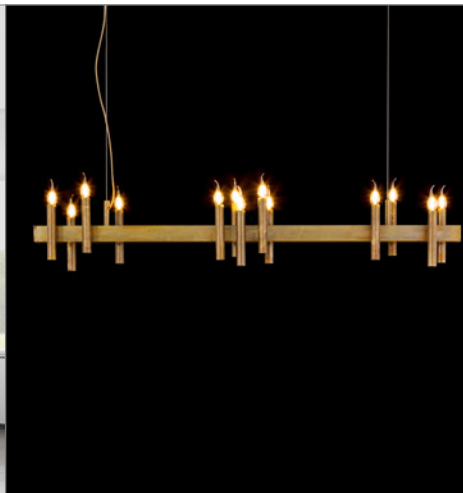

**BRANDVAN
EGMOND**

BRAND VAN EGMOND - IMAGE DATA BANK

We have created an account for you on our image Data Bank.

Please [click here](#) and login:

Login:

Password:

Project/searchname: **SHIRO**

BRAND VAN EGMOND B.V.

Nikkelstraat 41

1411 AH Naarden

The Netherlands

T +31 (0)35 692 12 59

F +31 (0)35 691 17 25

E press@brandvanegmond.com

W www.brandvanegmond.com

For further information please contact: press@brandvanegmond.com or call Jolanda Eijkman for any question you might have or for our high res images.

For images of our collections and much more, visit our **Image Data Bank** and get inspired!