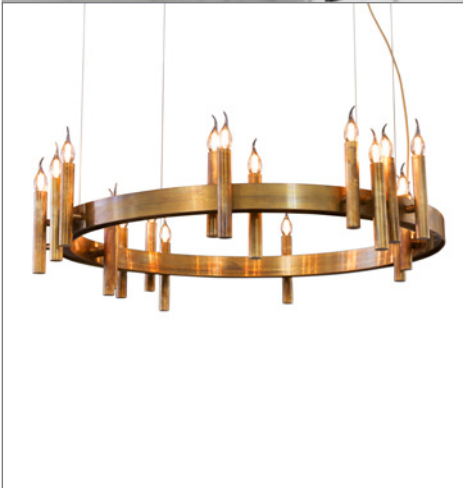

**BRANDVAN
EGMOND**

BRAND VAN EGMOND - IMAGE DATA BANK

We have created an account for you on our image Data Bank.

Please [click here](#) and login:

Login:

Password:

Project/searchname: **SHIRO**

BRAND VAN EGMOND B.V.

Nikkelstraat 41

1411 AH Naarden

The Netherlands

T +31 (0)35 692 12 59

F +31 (0)35 691 17 25

E press@brandvanegmond.com

W www.brandvanegmond.com

For further information please contact: press@brandvanegmond.com or call Jolanda Eijkman for any question you might have or for our high res images.

For images of our collections and much more, visit our **Image Data Bank** and get inspired!