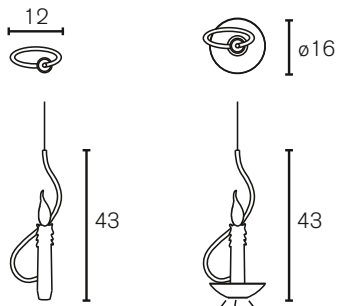

- FC3CHPOT 10%
- FC6CHPOT 15%
- FC8CHPOT 17%
- FC12CHPOT 25%
- FC16CHPOT 25%

Chandelier

Art.nr.	Dimensions
FCB18WM	Ø 12cm, Height 43cm, 1x E14, 2,4 kg, white matt finish
FCB18ST	Ø 12cm, Height 43cm, 1x E14, 2,4 kg, stainless steel
FCDL18WM	Ø 16cm, Height 43cm, 1x E14, 3,3 kg, 1 spot, downlight, white matt finish
FCDL18ST	Ø 16cm, Height 43cm, 1x E14, 3,3 kg, 1 spot, downlight, stainless steel

Ceiling Cover "In Line"

Art.nr.	Dimensions
FC2ILBALK	Length 37cm, Width 12cm, Height 3cm, 3,5 kg, stainless steel
FC3ILBALK	Length 62cm, Width 12cm, Height 3cm, 3,0 kg, stainless steel
FC4ILBALK	Length 87cm, Width 12cm, Height 3cm, 6,0 kg, stainless steel
FC5ILBALK	Length 112cm, Width 12cm, Height 3cm, 6,5 kg, stainless steel
FC6ILBALK	Length 137cm, Width 12cm, Height 3cm, 5,0 kg, stainless steel
FC7ILBALK	Length 162cm, Width 12cm, Height 3cm, 5,7 kg, stainless steel
FC8ILBALK	Length 187cm, Width 12cm, Height 3cm, 6,5 kg, stainless steel

Ceiling Cover for Crown

Art.nr.	Dimensions
FC3CHPOT	Ø 50cm, 2,6 kg, stainless steel
FC6CHPOT	Ø 60cm, 3,0 kg, stainless steel
FC8CHPOT	Ø 80cm, 3,3 kg, stainless steel
FC12CHPOT	Ø 90cm, 3,7 kg, stainless steel
FC16CHPOT	Ø 95cm, 3,9 kg, stainless steel

Wall lamp

Art.nr.	Dimensions
FCW36WM	Width 12cm, Height 36cm, Depth 8cm, 1x E14, 3,0 kg, white matt finish
FCW36ST	Width 12cm, Height 36cm, Depth 8cm, 1x E14, 3,0 kg, stainless steel
FCDLW36WM	Width 16cm, Height 36cm, Depth 20cm, 1x E14, 4,0 kg, 1 spot, downlight, white matt finish
FCDLW36ST	Width 16cm, Height 36cm, Depth 20cm, 1x E14, 4,0 kg, 1 spot, downlight, stainless steel