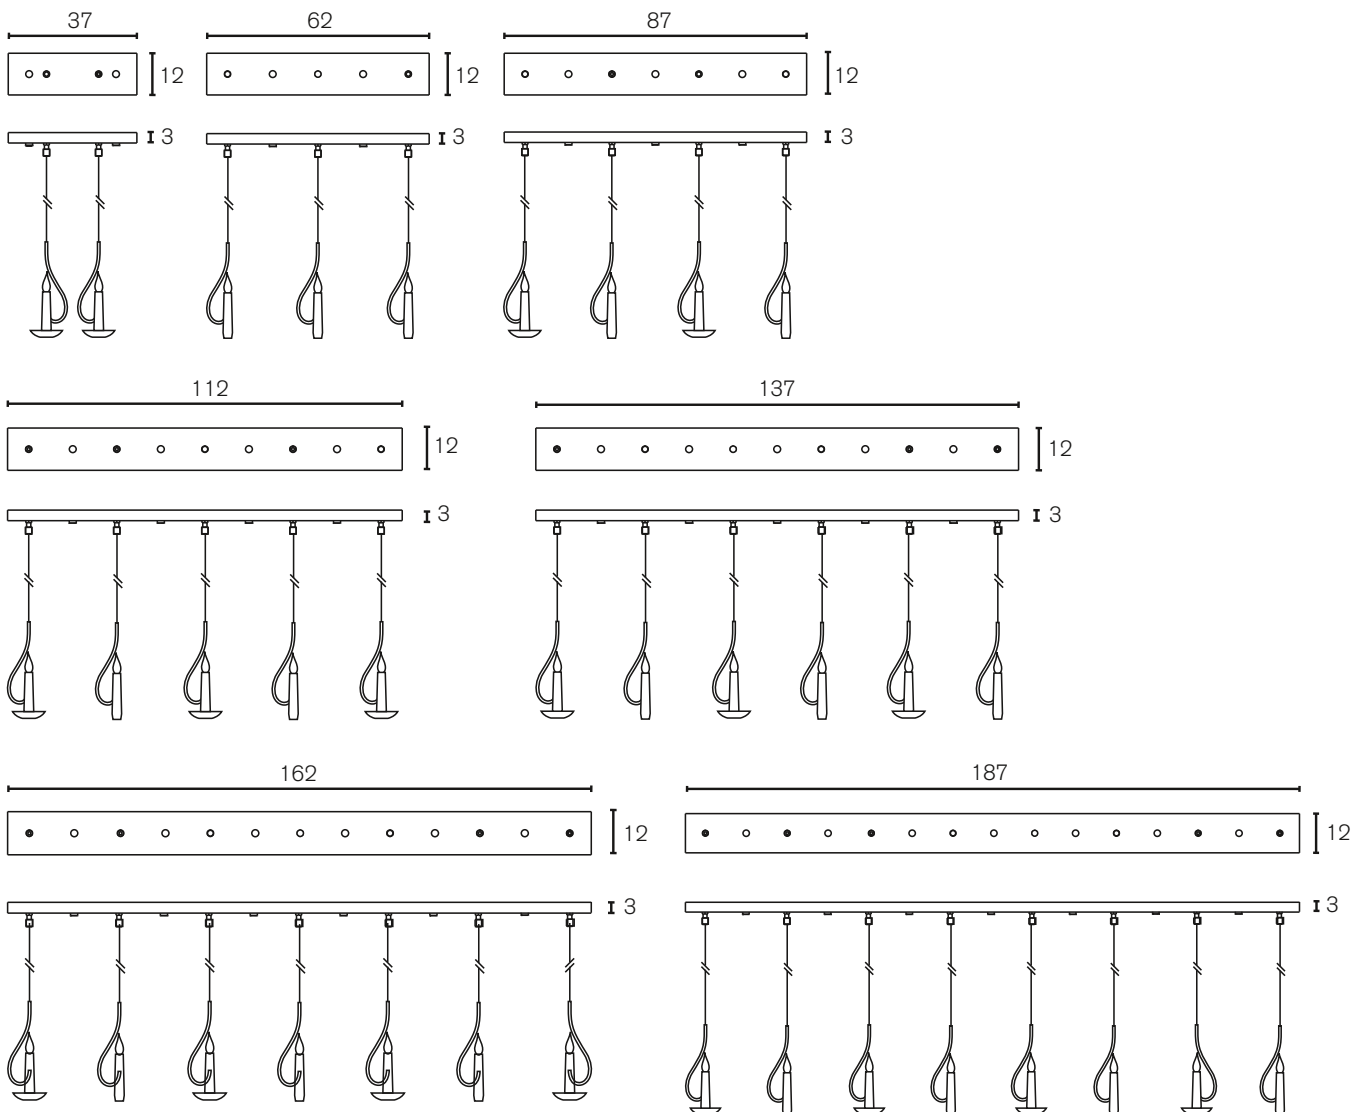

- FC3CHPOT 10%
- FC6CHPOT 15%
- FC8CHPOT 17%
- FC12CHPOT 25%
- FC16CHPOT 25%

Chandelier

Art.nr.	Dimensions
FCB18WM	Ø 12cm, Height 43cm, 1x E14, 2,4 kg, white matt finish
FCB18ST	Ø 12cm, Height 43cm, 1x E14, 2,4 kg, stainless steel
FCDL18WM	Ø 16cm, Height 43cm, 1x E14, 3,3 kg, 1 spot, downlight, white matt finish
FCDL18ST	Ø 16cm, Height 43cm, 1x E14, 3,3 kg, 1 spot, downlight, stainless steel

Ceiling Cover "In Line"

Art.nr.	Dimensions
FC2ILBALK	Length 37cm, Width 12cm, Height 3cm, 3,5 kg, stainless steel
FC3ILBALK	Length 62cm, Width 12cm, Height 3cm, 3,0 kg, stainless steel
FC4ILBALK	Length 87cm, Width 12cm, Height 3cm, 6,0 kg, stainless steel
FC5ILBALK	Length 112cm, Width 12cm, Height 3cm, 6,5 kg, stainless steel
FC6ILBALK	Length 137cm, Width 12cm, Height 3cm, 5,0 kg, stainless steel
FC7ILBALK	Length 162cm, Width 12cm, Height 3cm, 5,7 kg, stainless steel
FC8ILBALK	Length 187cm, Width 12cm, Height 3cm, 6,5 kg, stainless steel

Wall lamp

Art.nr.	Dimensions
FCW36WM	Width 12cm, Height 36cm, Depth 8cm, 1x E14, 3,0 kg, white matt finish
FCW36ST	Width 12cm, Height 36cm, Depth 8cm, 1x E14, 3,0 kg, stainless steel
FCDLW36WM	Width 16cm, Height 36cm, Depth 20cm, 1x E14, 4,0 kg, 1 spot, downlight, white matt finish
FCDLW36ST	Width 16cm, Height 36cm, Depth 20cm, 1x E14, 4,0 kg, 1 spot, downlight, stainless steel