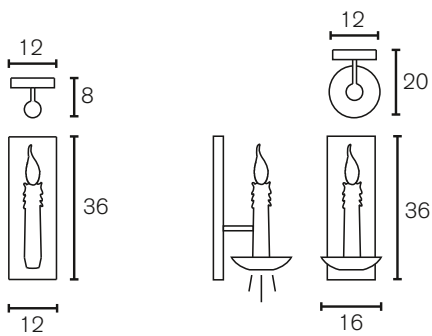

- FC3CHPOT 10%
- FC6CHPOT 15%
- FC8CHPOT 17%
- FC12CHPOT 25%
- FC16CHPOT 25%

Chandelier

Art.nr.	Dimensions
FCB18WM	Ø 12cm, Height 43cm, 1x E14, 2,4 kg, white matt finish
FCB18ST	Ø 12cm, Height 43cm, 1x E14, 2,4 kg, stainless steel
FCDL18WM	Ø 16cm, Height 43cm, 1x E14, 3,3 kg, 1 spot, downlight, white matt finish
FCDL18ST	Ø 16cm, Height 43cm, 1x E14, 3,3 kg, 1 spot, downlight, stainless steel

Ceiling Cover "In Line"

Art.nr.	Dimensions
FC2ILBALK	Length 37cm, Width 12cm, Height 3cm, 3,5 kg, stainless steel
FC3ILBALK	Length 62cm, Width 12cm, Height 3cm, 3,0 kg, stainless steel
FC4ILBALK	Length 87cm, Width 12cm, Height 3cm, 6,0 kg, stainless steel
FC5ILBALK	Length 112cm, Width 12cm, Height 3cm, 6,5 kg, stainless steel
FC6ILBALK	Length 137cm, Width 12cm, Height 3cm, 5,0 kg, stainless steel
FC7ILBALK	Length 162cm, Width 12cm, Height 3cm, 5,7 kg, stainless steel
FC8ILBALK	Length 187cm, Width 12cm, Height 3cm, 6,5 kg, stainless steel

Ceiling Cover for Crown

Art.nr.	Dimensions
FC3CHPOT	Ø 50cm, 2,6 kg, stainless steel
FC6CHPOT	Ø 60cm, 3,0 kg, stainless steel
FC8CHPOT	Ø 80cm, 3,3 kg, stainless steel
FC12CHPOT	Ø 90cm, 3,7 kg, stainless steel
FC16CHPOT	Ø 95cm, 3,9 kg, stainless steel

Wall lamp

Art.nr.	Dimensions
FCW36WM	Width 12cm, Height 36cm, Depth 8cm, 1x E14, 3,0 kg, white matt finish
FCW36ST	Width 12cm, Height 36cm, Depth 8cm, 1x E14, 3,0 kg, stainless steel
FCDLW36WM	Width 16cm, Height 36cm, Depth 20cm, 1x E14, 4,0 kg, 1 spot, downlight, white matt finish
FCDLW36ST	Width 16cm, Height 36cm, Depth 20cm, 1x E14, 4,0 kg, 1 spot, downlight, stainless steel