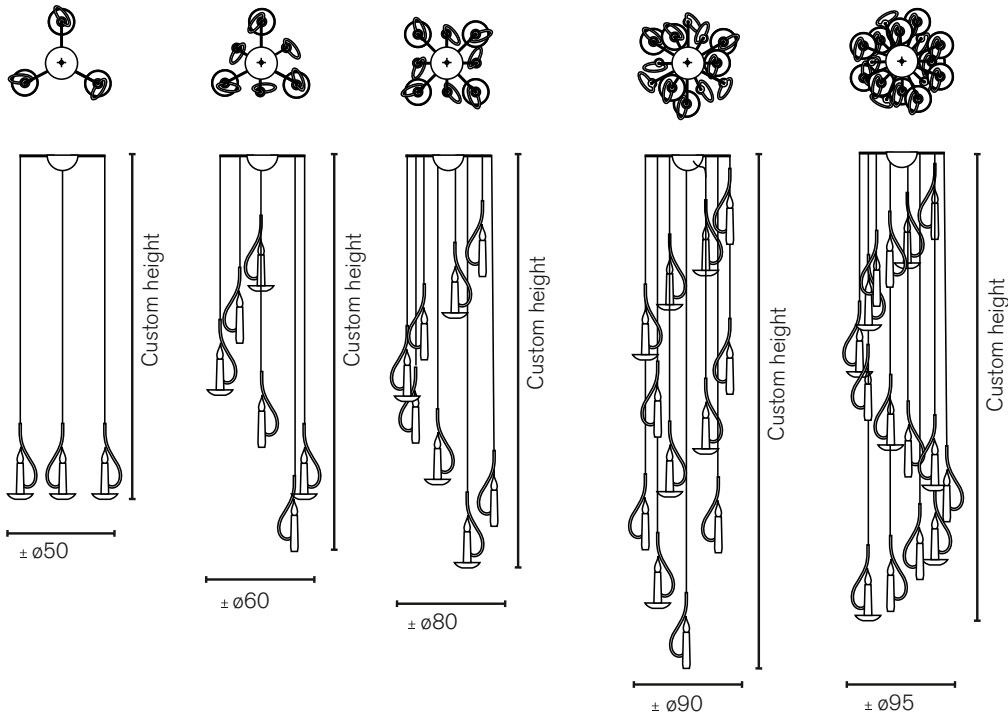

Ceiling Cover for Crown

Art.nr.	Dimensions
FC3CHPOT	Ø 50cm, 2,6 kg, stainless steel
FC6CHPOT	Ø 60cm, 3,0 kg, stainless steel
FC8CHPOT	Ø 80cm, 3,3 kg, stainless steel
FC12CHPOT	Ø 90cm, 3,7 kg, stainless steel
FC16CHPOT	Ø 95cm, 3,9 kg, stainless steel