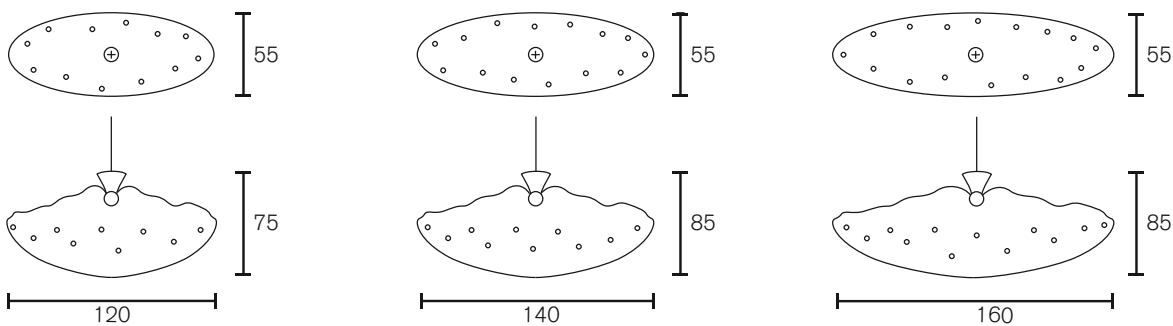

## Chandelier Conical Glass

Art.nr.	Dimensions
HCCGL60BL	Ø 60cm, Height 75cm, Length chain 170cm, 8x E14, 16,0 kg, black finish
HCCGL60W	Ø 60cm, Height 75cm, Length chain 170cm, 8x E14, 16,0 kg, white finish
HCCGL60N	Ø 60cm, Height 75cm, Length chain 170cm, 8x E14, 16,0 kg, nickel finish
HCCGL80BL	Ø 80cm, Height 100cm, Length chain 170cm, 12x E14, 33,0 kg, black finish
HCCGL80W	Ø 80cm, Height 100cm, Length chain 170cm, 12x E14, 33,0 kg, white finish
HCCGL80N	Ø 80cm, Height 100cm, Length chain 170cm, 12x E14, 33,0 kg, nickel finish
HCCGL100BL	Ø 100cm, Height 125cm, Length chain 170cm, 16x E14, 44,0 kg, black finish
HCCGL100W	Ø 100cm, Height 125cm, Length chain 170cm, 16x E14, 44,0 kg, white finish
HCCGL100N	Ø 100cm, Height 125cm, Length chain 170cm, 16x E14, 44,0 kg, nickel finish
HCCGL120BL	Ø 120cm, Height 150cm, Length chain 170cm, 14x E14, 57,0 kg, black finish
HCCGL120W	Ø 120cm, Height 150cm, Length chain 170cm, 14x E14, 57,0 kg, white finish
HCCGL120N	Ø 120cm, Height 150cm, Length chain 170cm, 14x E14, 57,0 kg, nikkel finish

## Chandelier Oval Glass

Art.nr.	Dimensions
HOCGL120BL	Length 120cm, Width 55cm, Height 85cm, Length chain 170cm, 12x E14, 32,0 kg, black finish
HOCGL120W	Length 120cm, Width 55cm, Height 85cm, Length chain 170cm, 12x E14, 32,0 kg, white finish
HOCGL120N	Length 120cm, Width 55cm, Height 85cm, Length chain 170cm, 12x E14, 32,0 kg, nickel finish
HOCGL140BL	Length 140cm, Width 55cm, Height 85cm, Length chain 170cm, 14x E14, 37,0 kg, black finish
HOCGL140W	Length 140cm, Width 55cm, Height 85cm, Length chain 170cm, 14x E14, 37,0 kg, white finish
HOCGL140N	Length 140cm, Width 55cm, Height 85cm, Length chain 170cm, 14x E14, 37,0 kg, nickel finish
HOCGL160BL	Length 160cm, Width 55cm, Height 85cm, Length chain 170cm, 16x E14, 49,0 kg, black finish
HOCGL160W	Length 160cm, Width 55cm, Height 85cm, Length chain 170cm, 16x E14, 49,0 kg, white finish
HOCGL160N	Length 160cm, Width 55cm, Height 85cm, Length chain 170cm, 16x E14, 49,0 kg, nickel finish