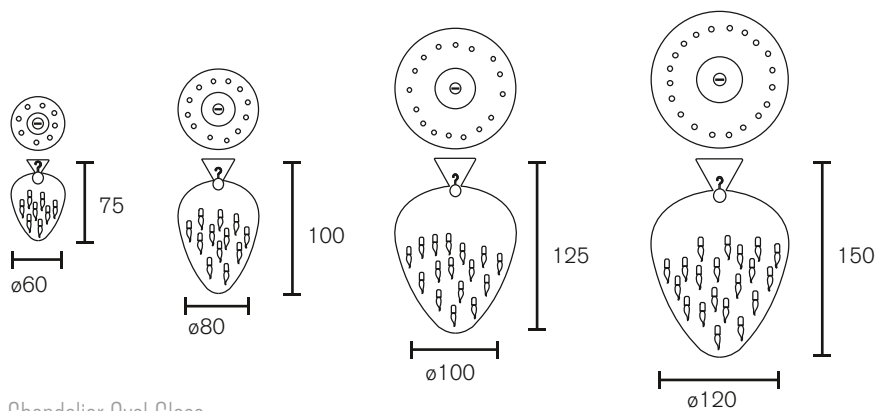

## Chandelier Conical Glass

Art.nr.	Dimensions
HCCGL60BL	Ø 60cm, Height 75cm, Length chain 170cm, 8x E14, 16,0 kg, black finish
HCCGL60W	Ø 60cm, Height 75cm, Length chain 170cm, 8x E14, 16,0 kg, white finish
HCCGL60N	Ø 60cm, Height 75cm, Length chain 170cm, 8x E14, 16,0 kg, nickel finish
HCCGL80BL	Ø 80cm, Height 100cm, Length chain 170cm, 12x E14, 33,0 kg, black finish
HCCGL80W	Ø 80cm, Height 100cm, Length chain 170cm, 12x E14, 33,0 kg, white finish
HCCGL80N	Ø 80cm, Height 100cm, Length chain 170cm, 12x E14, 33,0 kg, nickel finish
HCCGL100BL	Ø 100cm, Height 125cm, Length chain 170cm, 16x E14, 44,0 kg, black finish
HCCGL100W	Ø 100cm, Height 125cm, Length chain 170cm, 16x E14, 44,0 kg, white finish
HCCGL100N	Ø 100cm, Height 125cm, Length chain 170cm, 16x E14, 44,0 kg, nickel finish
HCCGL120BL	Ø 120cm, Height 150cm, Length chain 170cm, 14x E14, 57,0 kg, black finish
HCCGL120W	Ø 120cm, Height 150cm, Length chain 170cm, 14x E14, 57,0 kg, white finish
HCCGL120N	Ø 120cm, Height 150cm, Length chain 170cm, 14x E14, 57,0 kg, nikkel finish

## Chandelier Oval Glass

Art.nr.	Dimensions
HOCGL120BL	Length 120cm, Width 55cm, Height 85cm, Length chain 170cm, 12x E14, 32,0 kg, black finish
HOCGL120W	Length 120cm, Width 55cm, Height 85cm, Length chain 170cm, 12x E14, 32,0 kg, white finish
HOCGL120N	Length 120cm, Width 55cm, Height 85cm, Length chain 170cm, 12x E14, 32,0 kg, nickel finish
HOCGL140BL	Length 140cm, Width 55cm, Height 85cm, Length chain 170cm, 14x E14, 37,0 kg, black finish
HOCGL140W	Length 140cm, Width 55cm, Height 85cm, Length chain 170cm, 14x E14, 37,0 kg, white finish
HOCGL140N	Length 140cm, Width 55cm, Height 85cm, Length chain 170cm, 14x E14, 37,0 kg, nickel finish
HOCGL160BL	Length 160cm, Width 55cm, Height 85cm, Length chain 170cm, 16x E14, 49,0 kg, black finish
HOCGL160W	Length 160cm, Width 55cm, Height 85cm, Length chain 170cm, 16x E14, 49,0 kg, white finish
HOCGL160N	Length 160cm, Width 55cm, Height 85cm, Length chain 170cm, 16x E14, 49,0 kg, nickel finish