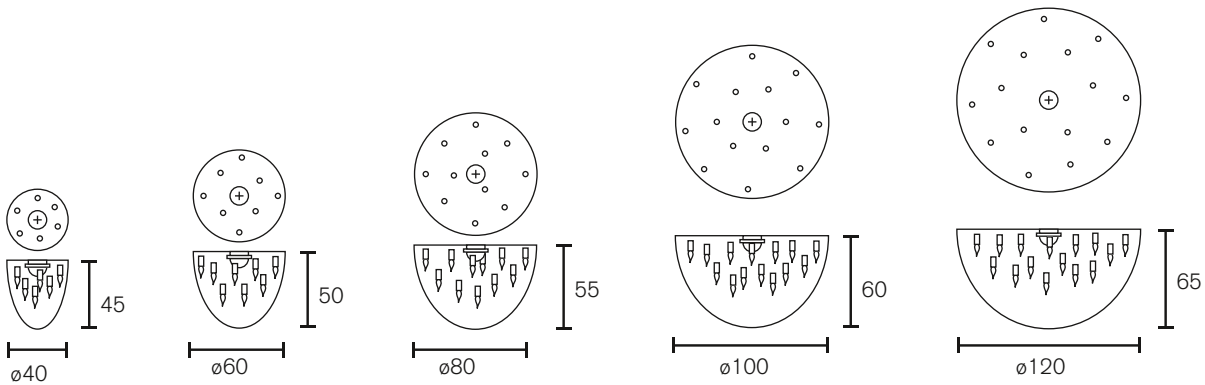

Ceiling Chandelier Glass

Art.nr.	Dimensions
HPGL40N	Ø 40cm, Height 45cm, 6x E14, 15,0 kg, nickel finish
HPGL60N	Ø 60cm, Height 50cm, 8x E14, 22,0 kg, nickel finish
HPGL80N	Ø 80cm, Height 55cm, 11x E14, 28,0 kg, nickel finish
HPGL100N	Ø 100cm, Height 60cm, 14x E14, 42,0 kg, nickel finish
HPGL120N	Ø 120cm, Height 65cm, 15x E14, 60,0 kg, nickel finish