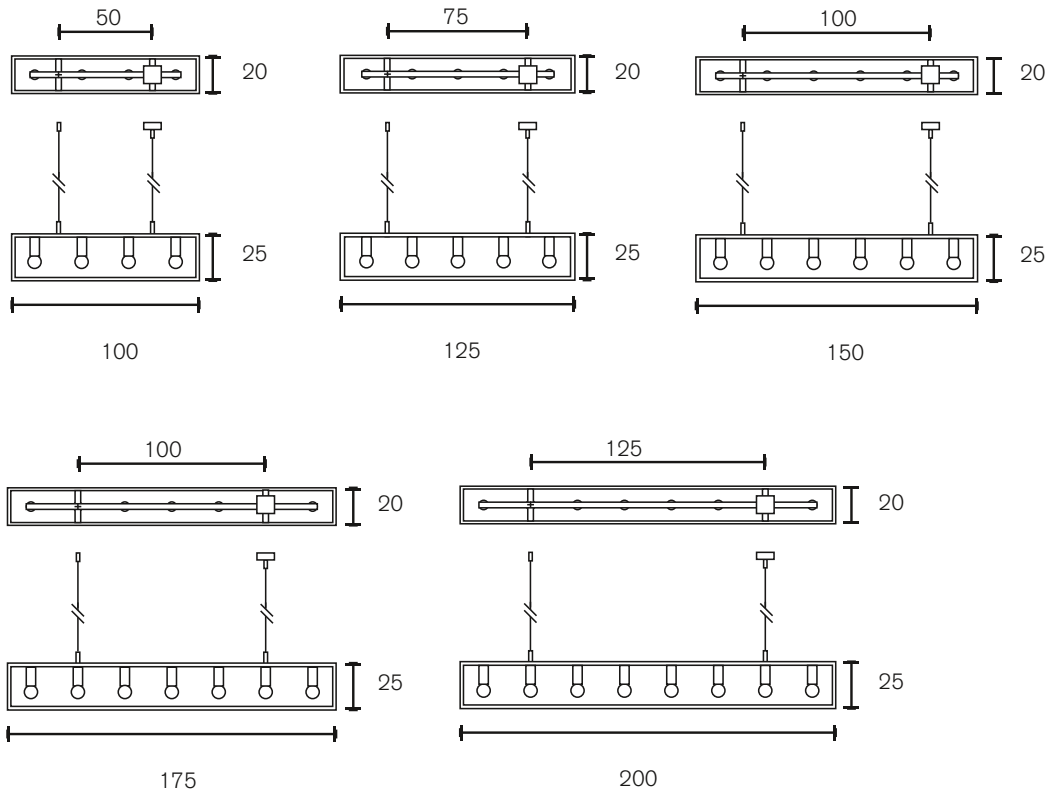

Collection Rhapsody In Blue 2000

TECHNICAL DATA SHEET

Hanging Lamp

Art.nr.	Dimensions
RH100ST	Length 100cm, Width 20cm, Height 25cm, Length steel cable 200cm, 4x E27, 25,0 kg, stainless steel
RH125ST	Length 125cm, Width 20cm, Height 25cm, Length steel cable 200cm, 5x E27, 30,0 kg, stainless steel
RH150ST	Length 150cm, Width 20cm, Height 25cm, Length steel cable 200cm, 6x E27, 33,0 kg, stainless steel
RH175ST	Length 175cm, Width 20cm, Height 25cm, Length steel cable 200cm, 6x E27, 35,0 kg, stainless steel
RH200ST	Length 200cm, Width 20cm, Height 25cm, Length steel cable 200cm, 8x E27, 50,0 kg, stainless steel

All hanging lamps are supplied with 2 meter steel- and electrical cable and a ceiling shade. Long ceiling shade with two steel cable connections available on request.

BRAND VAN EGMOND B.V. Nikkelstraat 41, 1411 AH Naarden, the Netherlands