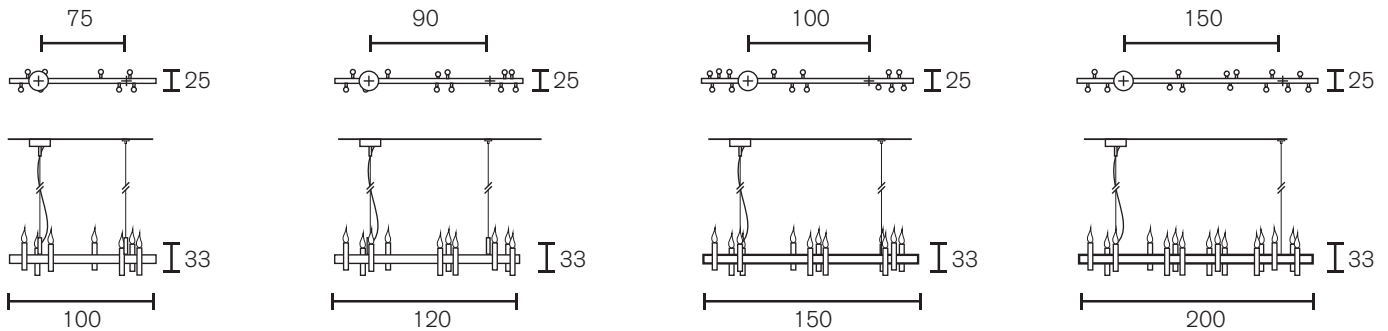

Suspension Horizontal

Art.nr.	Dimensions	Light bulb	Weight	Finish
SHSH100BLM	L.100xW.25xH.33 cm	8x E14	15,0 kg	black matt finish
SHSH100WM	L.100xW.25xH.33 cm	8x E14	15,0 kg	white matt finish
SHSH100B	L.100xW.25xH.33 cm	8x E14	15,0 kg	bronze finish
SHSH100BRBUR	L.100xW.25xH.33 cm	8x E14	15,0 kg	brass burnished finish
SHSH120BLM	L.120xW.25xH.33 cm	12x E14	20,0 kg	black matt finish
SHSH120WM	L.120xW.25xH.33 cm	12x E14	20,0 kg	white matt finish
SHSH120B	L.120xW.25xH.33 cm	12x E14	20,0 kg	bronze finish
SHSH120BRBUR	L.120xW.25xH.33 cm	12x E14	20,0 kg	brass burnished finish
SHSH150BLM	L.150xW.25xH.33 cm	14x E14	35,0 kg	black matt finish
SHSH150WM	L.150xW.25xH.33 cm	14x E14	35,0 kg	white matt finish
SHSH150B	L.150xW.25xH.33 cm	14x E14	35,0 kg	bronze finish
SHSH150BRBUR	L.150xW.25xH.33 cm	14x E14	35,0 kg	brass burnished finish
SHSH200BLM	L.200xW.25xH.33 cm	16x E14	55,0 kg	black matt finish
SHSH200WM	L.200xW.25xH.33 cm	16x E14	55,0 kg	white matt finish
SHSH200B	L.200xW.25xH.33 cm	16x E14	55,0 kg	bronze finish
SHSH200BRBUR	L.200xW.25xH.33 cm	16x E14	55,0 kg	brass burnished finish