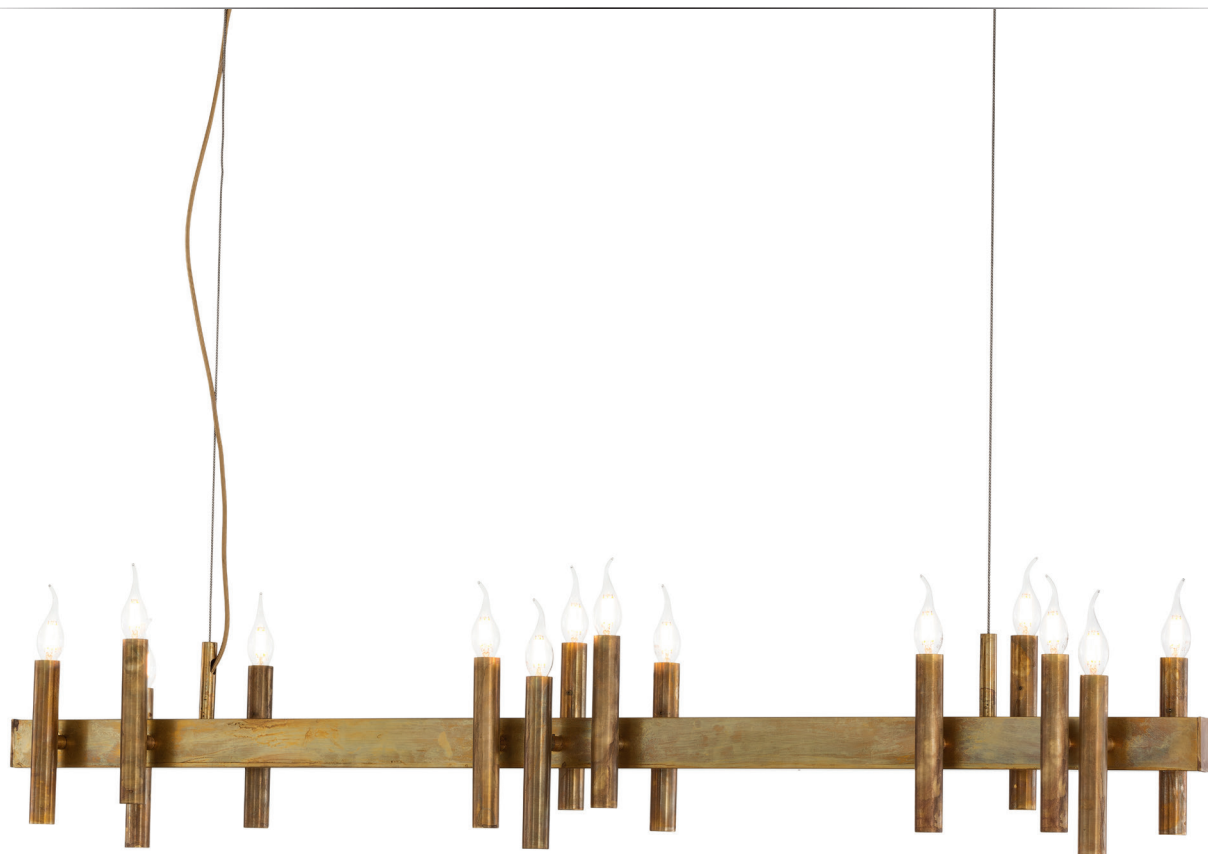

# Collection Shiro

## Suspension Ring

Art.nr.	Dimensions	Light bulb	Weight	Finish
SHSR100BLM	Ø115xH.33 cm	14x E14	23,0 kg	black matt finish
SHSR100WM	Ø115xH.33 cm	14x E14	23,0 kg	white matt finish
SHSR100B	Ø115xH.33 cm	14x E14	23,0 kg	bronze finish
SHSR100BRBUR	Ø115xH.33 cm	14x E14	23,0 kg	brass burnished finish
SHSR120BLM	Ø135xH.33 cm	14x E14	28,0 kg	black matt finish
SHSR120WM	Ø135xH.33 cm	14x E14	28,0 kg	white matt finish
SHSR120B	Ø135xH.33 cm	14x E14	28,0 kg	bronze finish
SHSR120BRBUR	Ø135xH.33 cm	14x E14	28,0 kg	brass burnished finish
SHSR140BLM	Ø155xH.33 cm	16x E14	35,0 kg	black matt finish
SHSR140WM	Ø155xH.33 cm	16x E14	35,0 kg	white matt finish
SHSR140B	Ø155xH.33 cm	16x E14	35,0 kg	bronze finish
SHSR140BRBUR	Ø155xH.33 cm	16x E14	35,0 kg	brass burnished finish
SHSR160BLM	Ø175xH.33 cm	16x E14	50,0 kg	black matt finish
SHSR160WM	Ø175xH.33 cm	16x E14	50,0 kg	white matt finish
SHSR160B	Ø175xH.33 cm	16x E14	50,0 kg	bronze finish
SHSR160BRBUR	Ø175xH.33 cm	16x E14	50,0 kg	brass burnished finish
SHSR180BLM	Ø195xH.33 cm	18x E14	75,0 kg	black matt finish
SHSR180WM	Ø195xH.33 cm	18x E14	75,0 kg	white matt finish
SHSR180B	Ø195xH.33 cm	18x E14	75,0 kg	bronze finish
SHSR180BRBUR	Ø195xH.33 cm	18x E14	75,0 kg	brass burnished finish
SHSR200BLM	Ø215xH.33 cm	20x E14	100,0 kg	black matt finish
SHSR200WM	Ø215xH.33 cm	20x E14	100,0 kg	white matt finish
SHSR200B	Ø215xH.33 cm	20x E14	100,0 kg	bronze finish
SHSR200BRBUR	Ø215xH.33 cm	20x E14	100,0 kg	brass burnished finish