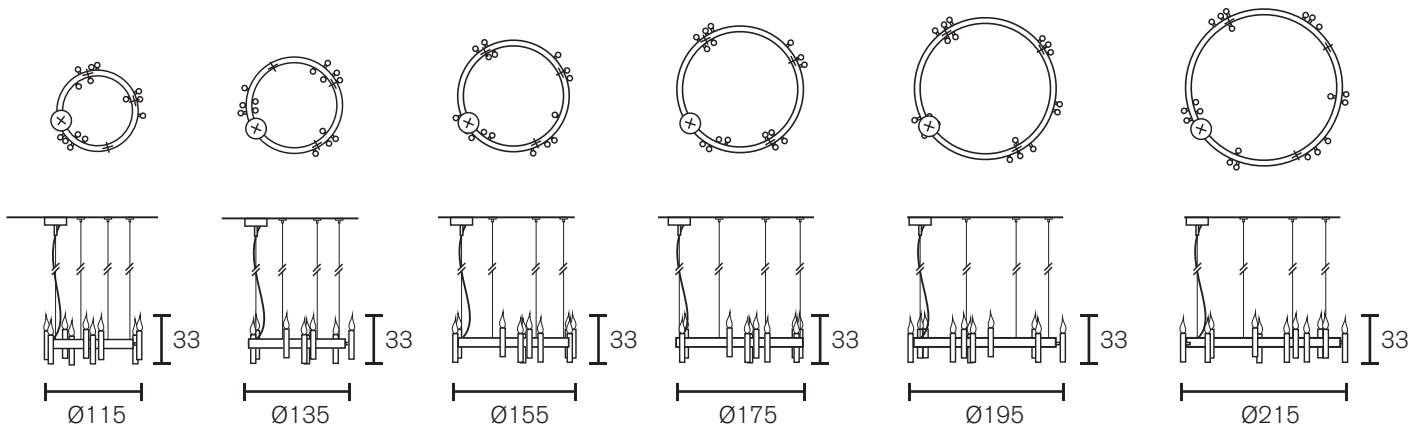

## Suspension Ring

Art.nr.	Dimensions	Light bulb	Weight	Finish
SHSR100BLM	Ø115xH.33 cm	14x E14	23,0 kg	black matt finish
SHSR100WM	Ø115xH.33 cm	14x E14	23,0 kg	white matt finish
SHSR100B	Ø115xH.33 cm	14x E14	23,0 kg	bronze finish
SHSR100BRBUR	Ø115xH.33 cm	14x E14	23,0 kg	brass burnished finish
SHSR120BLM	Ø135xH.33 cm	14x E14	28,0 kg	black matt finish
SHSR120WM	Ø135xH.33 cm	14x E14	28,0 kg	white matt finish
SHSR120B	Ø135xH.33 cm	14x E14	28,0 kg	bronze finish
SHSR120BRBUR	Ø135xH.33 cm	14x E14	28,0 kg	brass burnished finish
SHSR140BLM	Ø155xH.33 cm	16x E14	35,0 kg	black matt finish
SHSR140WM	Ø155xH.33 cm	16x E14	35,0 kg	white matt finish
SHSR140B	Ø155xH.33 cm	16x E14	35,0 kg	bronze finish
SHSR140BRBUR	Ø155xH.33 cm	16x E14	35,0 kg	brass burnished finish
SHSR160BLM	Ø175xH.33 cm	16x E14	50,0 kg	black matt finish
SHSR160WM	Ø175xH.33 cm	16x E14	50,0 kg	white matt finish
SHSR160B	Ø175xH.33 cm	16x E14	50,0 kg	bronze finish
SHSR160BRBUR	Ø175xH.33 cm	16x E14	50,0 kg	brass burnished finish
SHSR180BLM	Ø195xH.33 cm	18x E14	75,0 kg	black matt finish
SHSR180WM	Ø195xH.33 cm	18x E14	75,0 kg	white matt finish
SHSR180B	Ø195xH.33 cm	18x E14	75,0 kg	bronze finish
SHSR180BRBUR	Ø195xH.33 cm	18x E14	75,0 kg	brass burnished finish
SHSR200BLM	Ø215xH.33 cm	20x E14	100,0 kg	black matt finish
SHSR200WM	Ø215xH.33 cm	20x E14	100,0 kg	white matt finish
SHSR200B	Ø215xH.33 cm	20x E14	100,0 kg	bronze finish
SHSR200BRBUR	Ø215xH.33 cm	20x E14	100,0 kg	brass burnished finish