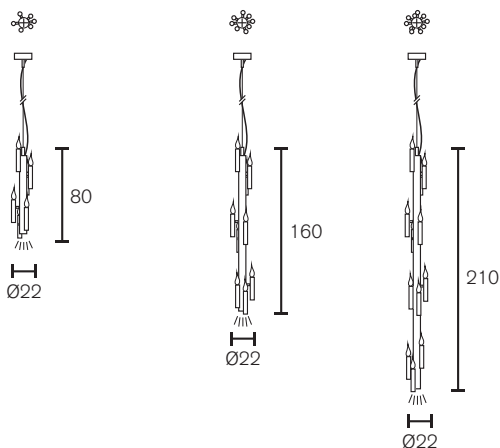

Suspension Vertical

Art.nr.	Dimensions	Light bulb	Weight	Finish
SHSV70BLM	Ø22xH.80 cm	6x E14	8,0 kg	1x GU10 downlight, black matt finish
SHSV70WM	Ø22xH.80 cm	6x E14	8,0 kg	1x GU10 downlight, white matt finish
SHSV70B	Ø22xH.80 cm	6x E14	8,0 kg	1x GU10 downlight, bronze finish
SHSV70BRBUR	Ø22xH.80 cm	6x E14	8,0 kg	1x GU10 downlight, brass burnished finish
SHSV150BLM	Ø22xH.160 cm	9x E14	18,0 kg	1x GU10 downlight, black matt finish
SHSV150WM	Ø22xH.160 cm	9x E14	18,0 kg	1x GU10 downlight, white matt finish
SHSV150B	Ø22xH.160 cm	9x E14	18,0 kg	1x GU10 downlight, bronze finish
SHSV150BRBUR	Ø22xH.160 cm	9x E14	18,0 kg	1x GU10 downlight, brass burnished finish
SHSV200BLM	Ø22xH.210 cm	12x E14	30,0 kg	1x GU10 downlight, black matt finish
SHSV200WM	Ø22xH.210 cm	12x E14	30,0 kg	1x GU10 downlight, white matt finish
SHSV200B	Ø22xH.210 cm	12x E14	30,0 kg	1x GU10 downlight, bronze finish
SHSV200BRBUR	Ø22xH.210 cm	12x E14	30,0 kg	1x GU10 downlight, brass burnished finish